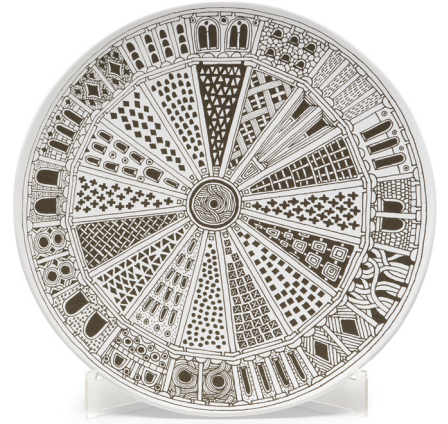

■ A13401X

■ A13402X

■ A13403X

■ A13404X

■ A13405X

■ A13406X

■ A13407X

■ A13408X

### VASE

14cm x 14cm H 32cm  
5,51" x 5,51" H 12,6"

### Decorative Plate

40cm x 40cm H 3cm  
15,75" x 15,75" H 1,18"

### Mug Decorativo

8cm x 8cm H 10cm  
3,15" x 3,15" H 3,94"