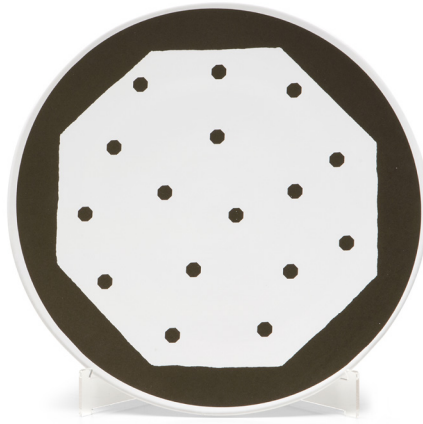

■ A13401X

■ A13402X

■ A13403X

■ A13404X

■ A13405X

■ A13406X

■ A13407X

■ A13408X

### VASE

14cm x 14cm H 32cm  
5,51" x 5,51" H 12,6"

### Decorative Plate

40cm x 40cm H 3cm  
15,75" x 15,75" H 1,18"

### Mug Decorativo

8cm x 8cm H 10cm  
3,15" x 3,15" H 3,94"