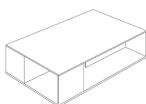

■ T140V00

■ T140V41

■ T140VX1

■ T140VM1

■ T140VH3

■ T140VM4

SCHEMA'S

SQUARE CORNER

60cm x 60cm H 42cm
23,62" x 23,62" H 16,54"

60cm x 60cm H 70cm
23,62" x 23,62" H 27,56"

SQUARE CENTRAL

100cm x 100cm H 34cm
39,37" x 39,37" H 13,39"

RECTANGULAR CENTRAL

85cm x 125cm H 34cm
33,46" x 49,21" H 13,39"