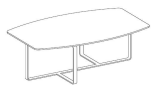

■ T134MX3

■ T134XX3

■ T134MOR

■ T134MMS

SCHEMA'S

RECTANGULAR CENTRAL

70cm x 148cm H 25cm
27,56" x 58,27" H 9,84"

73cm x 118cm H 39cm
28,74" x 46,46" H 15,35"

RECTANGULAR LEFT SOFA BACK TABLE

59cm x 110cm H 50cm
23,23" x 43,31" H 19,69"

RECTANGULAR ACCENT

46cm x 56cm H 50cm
18,11" x 22,05" H 19,69"

RECTANGULAR RIGHT SOFA BACK TABLE

59cm x 110cm H 50cm
23,23" x 43,31" H 19,69"