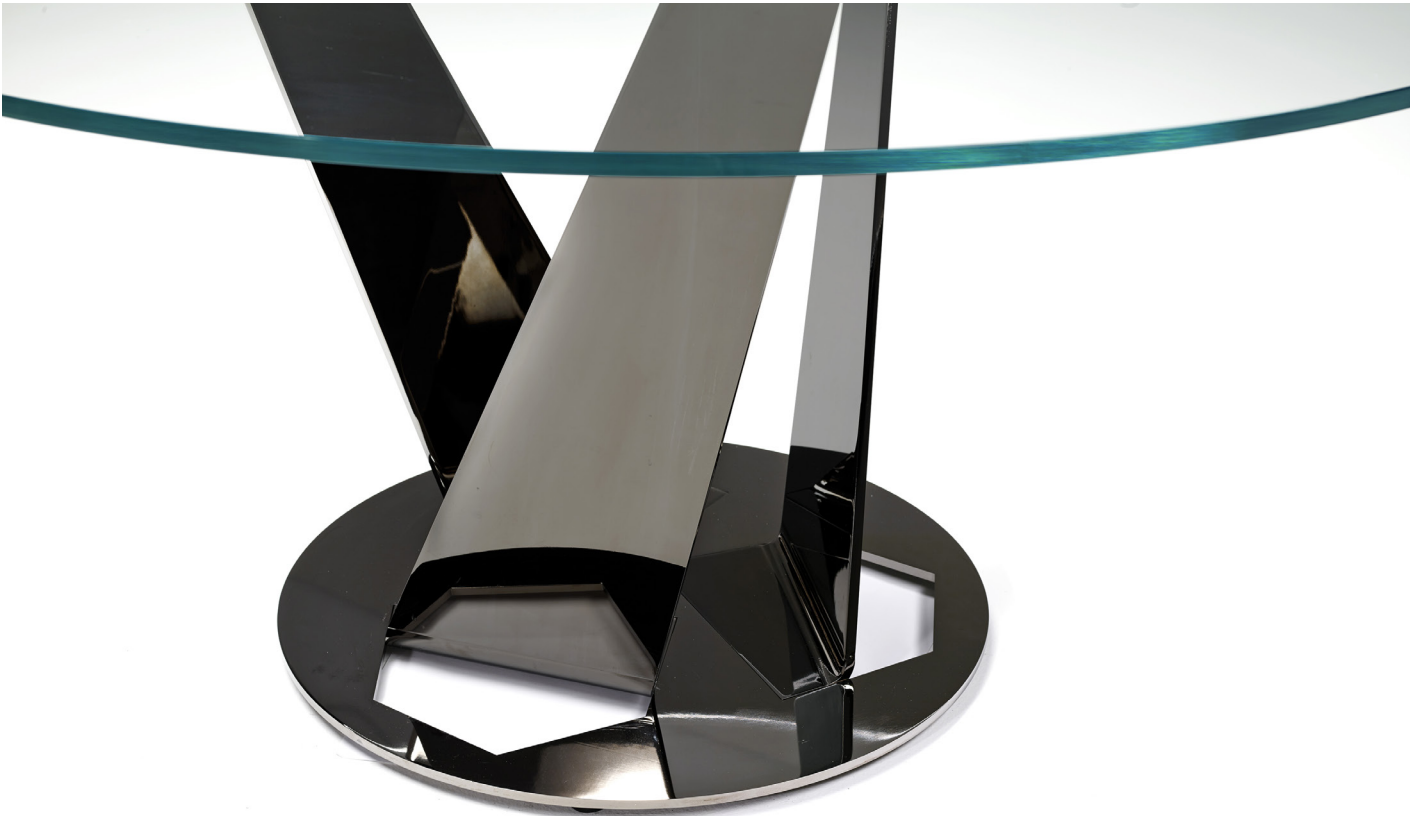

■ E012MWW

■ E012MWW

SCHEMA'S

ROUND FIXED

160cm H 73cm
62,99" H 28,74"

FINISHINGS

Frame finishing

BLACK

Top finishing

TRANSPARENT