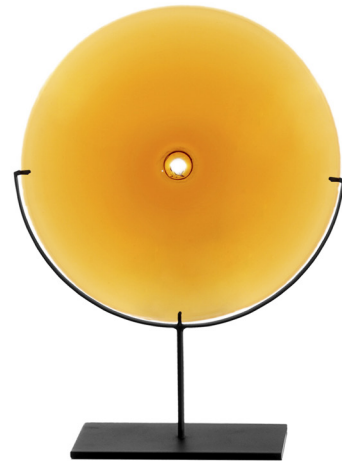

■ Pool A842V3W + A842V30 + A842V3V

■ Pool A842VW0

■ A84203V

■ Pool A842VGW

■ Pool A842V6W

## SCHEMA'S

### SCULPTURE

18cm H 32cm  
7,09" H 12,6"

30cm H 53cm  
11,81" H 20,87"

53,3cm H 30,5cm  
20,98" H 12,01"

61cm H 45,7cm  
24,02" H 17,99"

73,7cm H 61cm  
29,02" H 24,02"