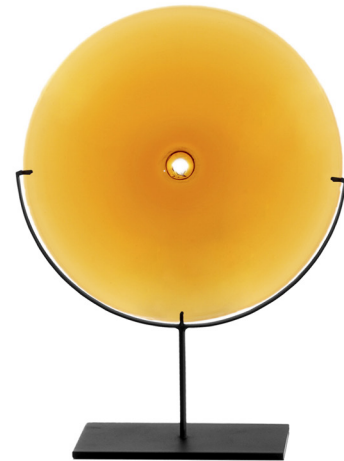

■ Pool A842V3W + A842V30 + A842V3V

■ Pool A842VW0

■ A84203V

■ Pool A842VGW

■ Pool A842V6W

## SCHEMA'S

### SCULPTURE

18cm H 32cm  
7,09" H 12,6"

30cm H 53cm  
11,81" H 20,87"

53,3cm H 30,5cm  
20,98" H 12,01"

61cm H 45,7cm  
24,02" H 17,99"

73,7cm H 61cm  
29,02" H 24,02"