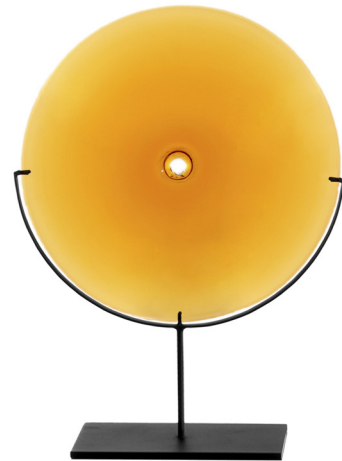

■ Pool A842V3W + A842V30 + A842V3V

■ Pool A842VW0

■ A84203V

■ Pool A842VGW

■ Pool A842V6W

SCHEMA'S

SCULPTURE

18cm H 32cm
7,09" H 12,6"

30cm H 53cm
11,81" H 20,87"

53,3cm H 30,5cm
20,98" H 12,01"

61cm H 45,7cm
24,02" H 17,99"

73,7cm H 61cm
29,02" H 24,02"

FINISHINGS

Finishing

AMBER

WHITE